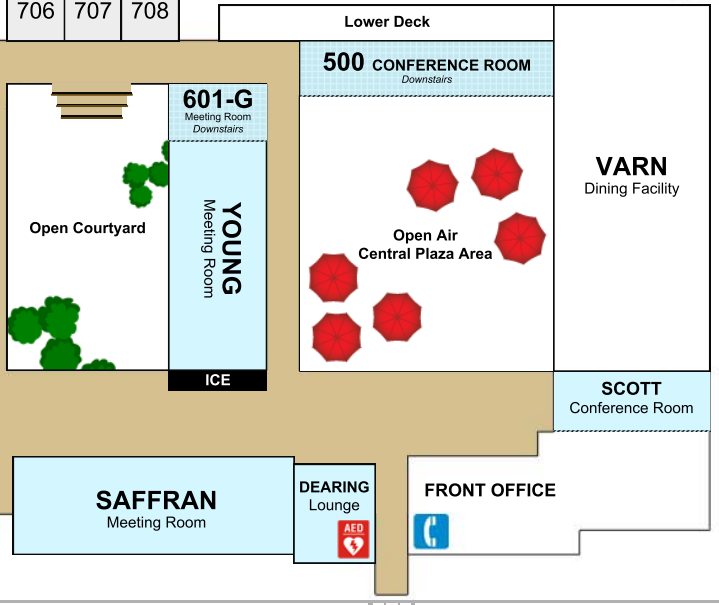

WHITE LAKE

BISHOP
RETREAT
CABIN

BRIDGE TO JUHAN DINING,
MANDI'S CHAPEL & CAMP WEED

GRAVEL PARKING

DRIVEWAY

GUEST ROOMS

RAVINE
Meeting Room