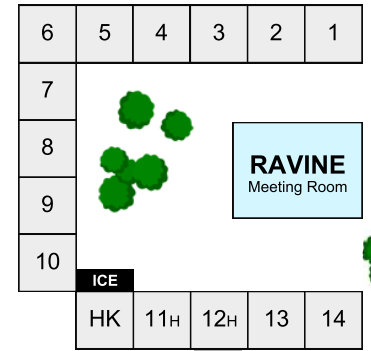

WHITE LAKE

BISHOP
RETREAT
CABIN

BRIDGE TO JUHAN DINING,
MANDI'S CHAPEL & CAMP WEED

GRAVEL PARKING

DRIVEWAY

GUEST ROOMS

RAVINE
Meeting Room